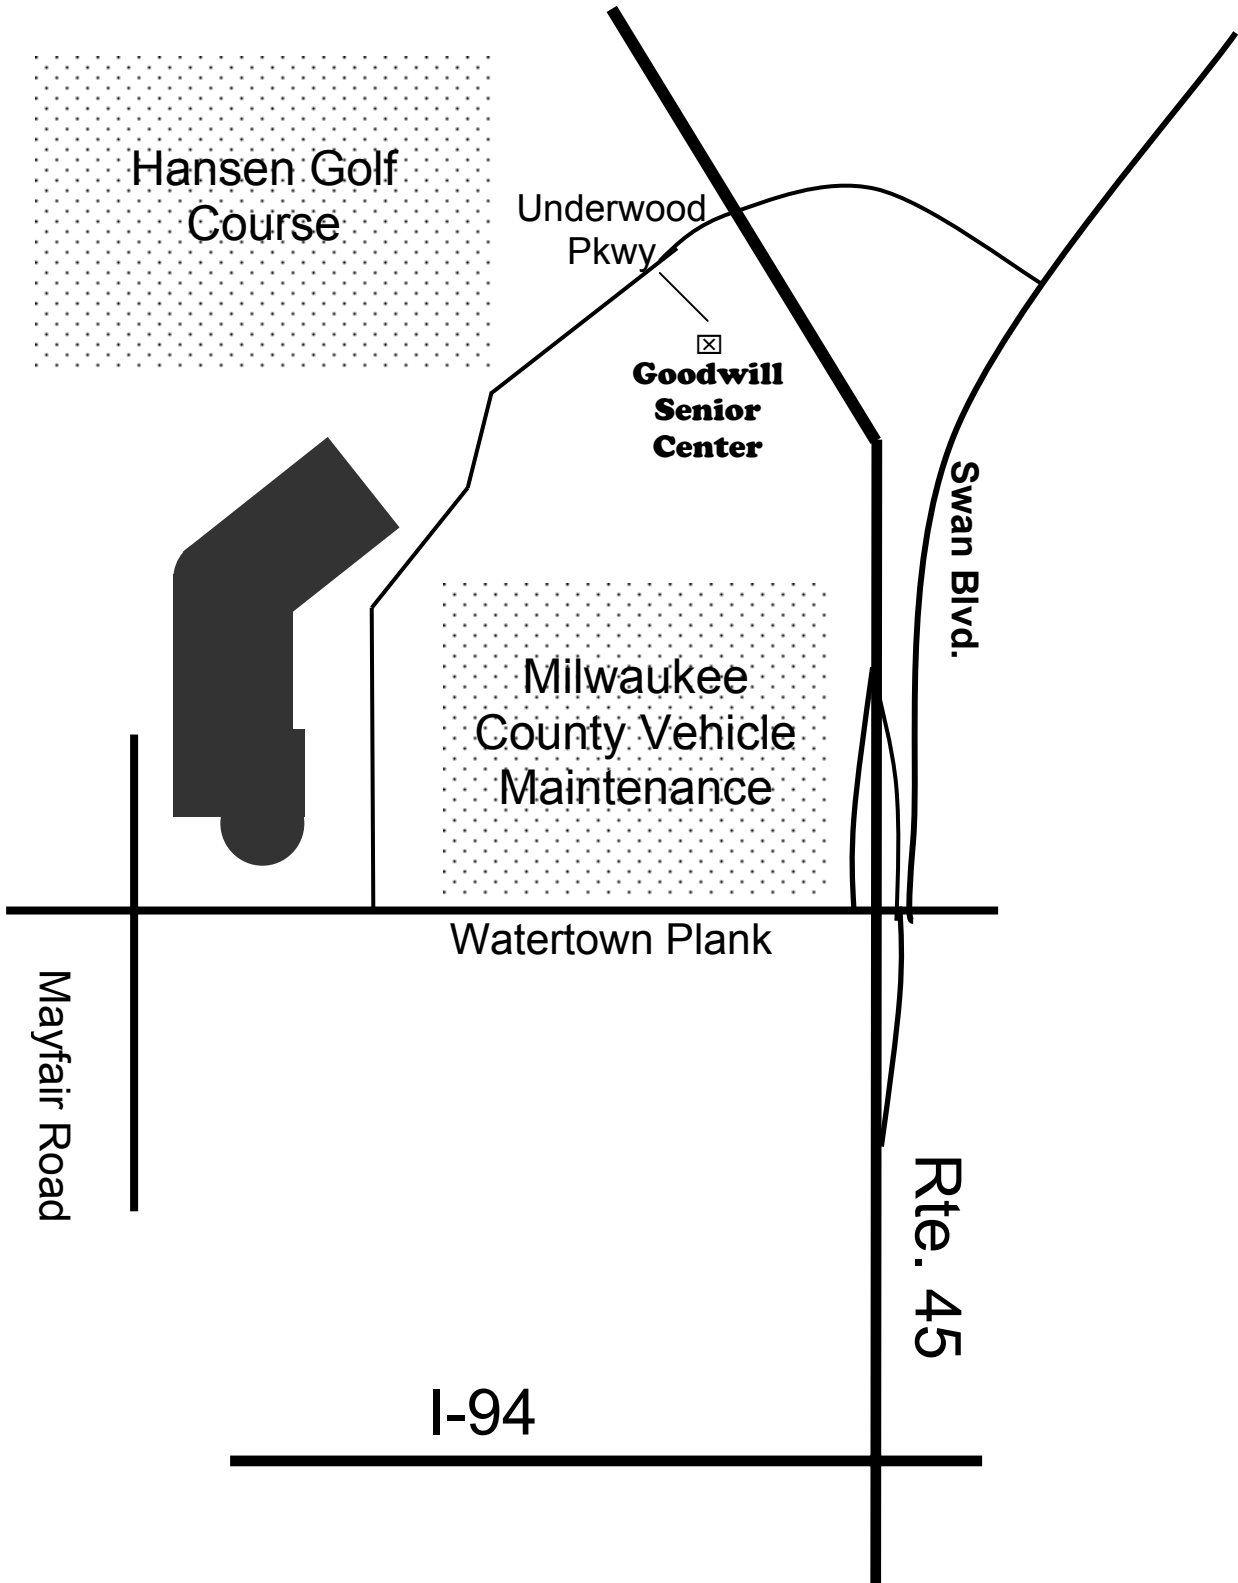

Map to Goodwill Senior Center

North

Directions to Goodwill Senior Center

From 45 North:

1. Exit at Watertown Plank Road.
2. Turn right.
3. Turn right on Underwood Parkway (first street on right after Milwaukee County Vehicle Maintenance property) and follow road.
4. Goodwill Senior Center will be on your right.

From 45 South:

1. Exit at Watertown Plank Road/Swan Boulevard.
2. When get to bottom of exit ramp, go straight (as if getting back on highway).
3. Veer right. You are now on Swan Boulevard.
4. As you come to the bottom of the hill, there is a road on the left before the viaduct. Turn left on Underwood Parkway and follow road.
5. Goodwill Senior Center will be on your left.